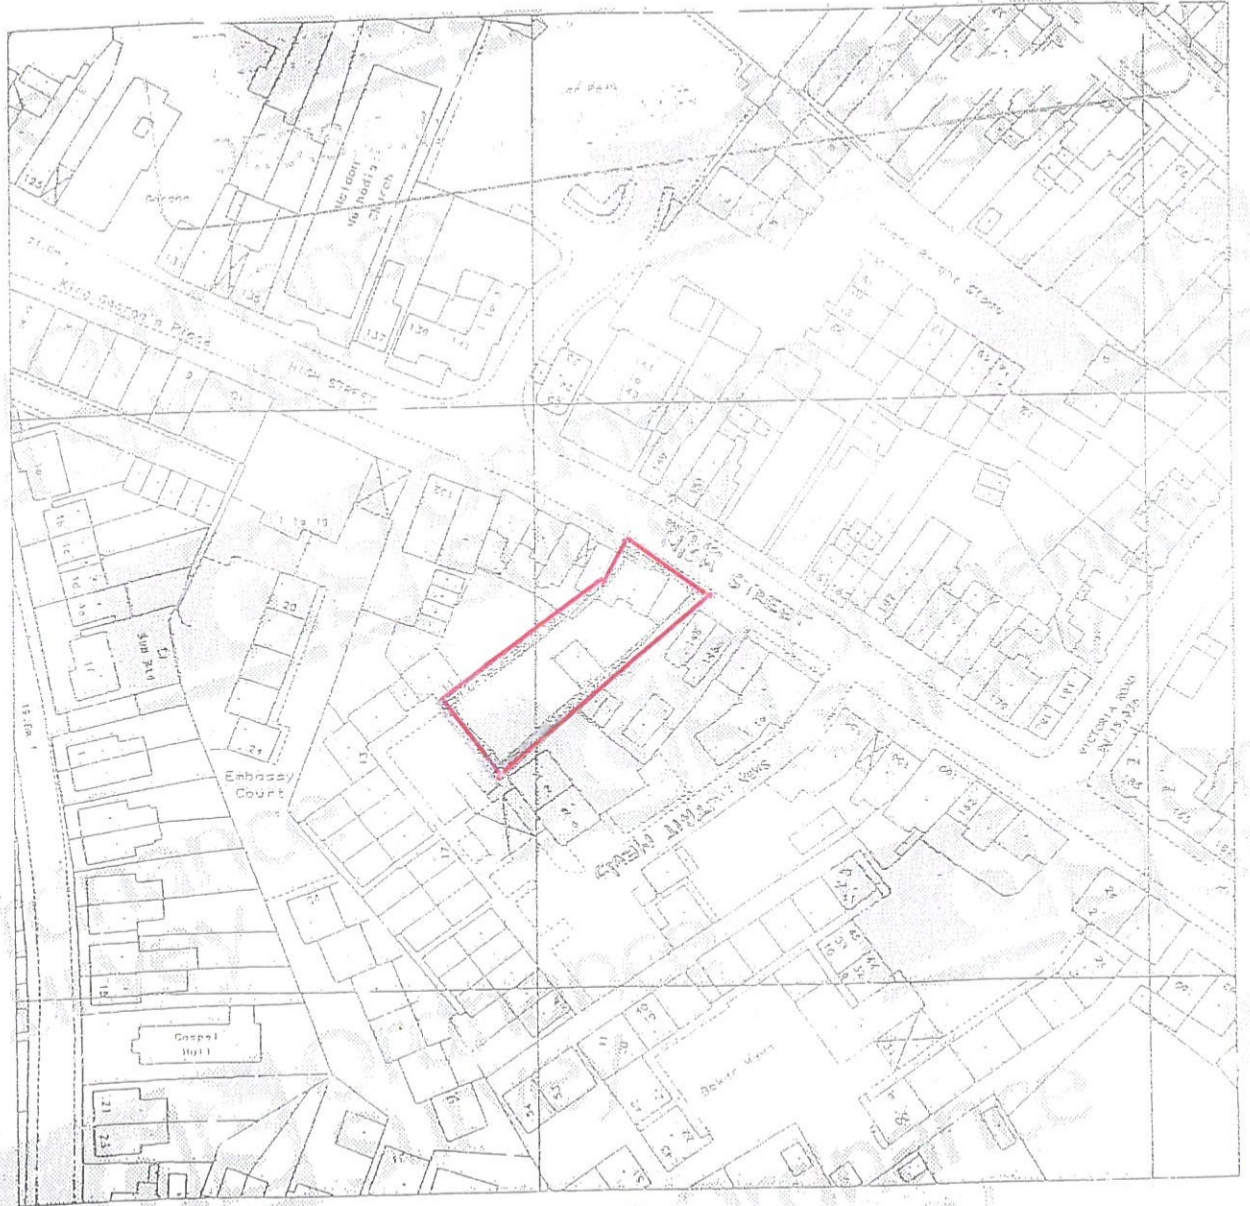

Siteplan

50

Produced 18 Mar 2003 from Ordnance Survey digital data and incorporating surveyed revision available at this date. © Crown Copyright 2003.

Reproduction in whole or in part is prohibited without the prior permission of Ordnance Survey.

Ordnance Survey and the OS symbol are registered trademarks and Siteplan a trade mark of Ordnance Survey, the national mapping agency of Great Britain.

144 HIGH STREET MALDON

Centre Coordinates: 595414 206886

National Grid sheet reference at centre of this Siteplan: TL8506NW

Supplied by: Promotional
Serial Number: 00004920